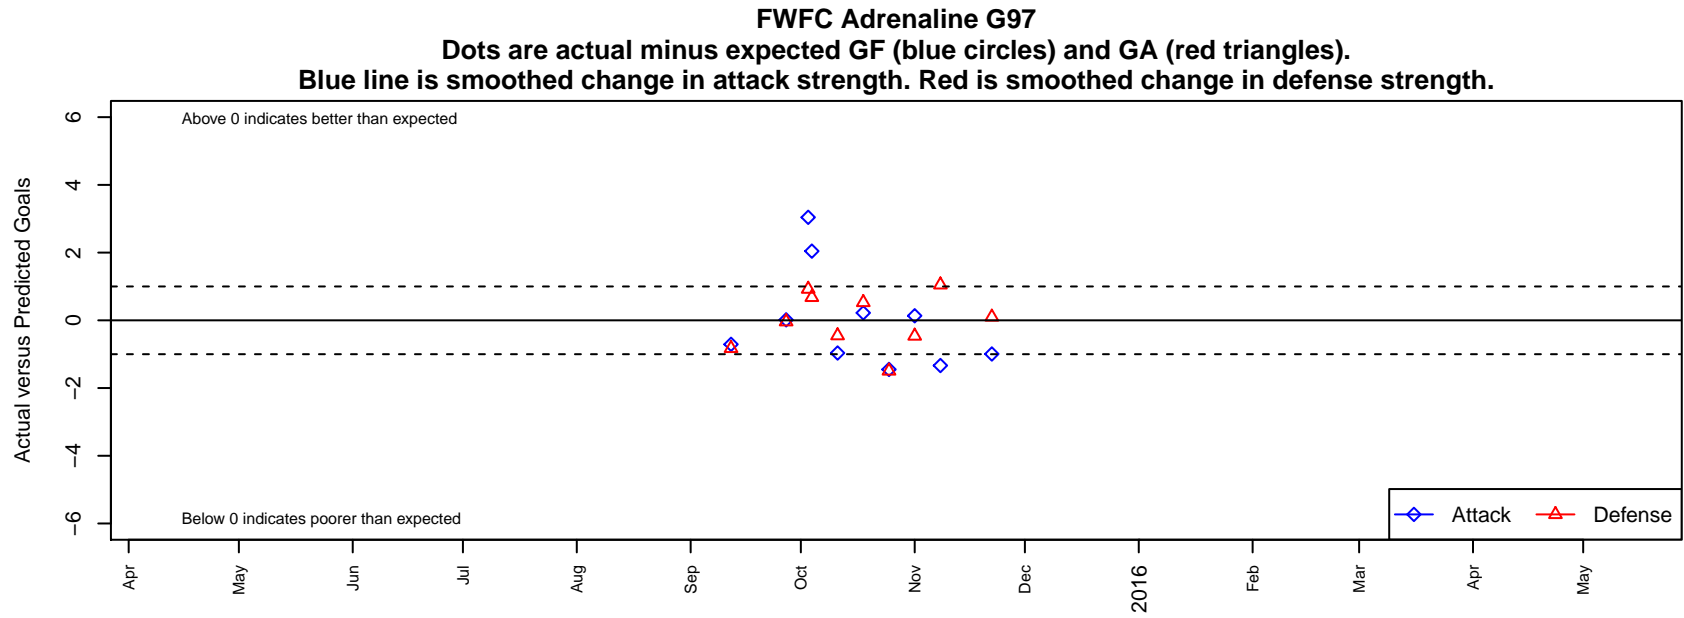

FWFC Adrenaline G97

Federal Way FC
Federal Way, WA
G97 total strength=1205
attack=4.08 defense=4.06
fall league = SSUL G96 Div 2

alt names used:

Venues played:
2015 SSUL G96 Div 2

**attack and defense variance (black dot)
relative to other teams
and top 10 in region**

**attack and defense rating
relative to others at age
and all opponents in last 13 months**

Performance relative to 13 month average

Performance relative to 13 month average

date	home		away		venue	pred.home	pred.away
2015-11-22	FME Phoenix G97	1	FWFC Adrenaline G97	0	2015 SSUL G96 Div 2	1.10	0.99
2015-11-08	FWFC Adrenaline G97	1	Vipers -Unk G97	1	2015 SSUL G96 Div 2	2.33	2.05
2015-11-01	FWFC Adrenaline G97	4	FME Cosmos G97	1	2015 SSUL G96 Div 2	3.87	0.54
2015-10-25	PSU Impact G98	2	FWFC Adrenaline G97	1	2015 SSUL G96 Div 2	0.51	2.45
2015-10-18	FWFC Adrenaline G97	3	MpVSA Rowdies G98	0	2015 SSUL G96 Div 2	2.78	0.53
2015-10-11	West Seattle Reign G96	2	FWFC Adrenaline G97	0	2015 SSUL G96 Div 2	1.55	0.97
2015-10-04	Harbor Extreme G97	0	FWFC Adrenaline G97	3	2015 SSUL G96 Div 2	0.68	0.96
2015-10-03	Southlake Select Lightning G97	0	FWFC Adrenaline G97	5	2015 SSUL G96 Div 2	0.92	1.96
2015-09-27	FWFC Adrenaline G97	2	FWFC Lightning G98	1	2015 SSUL G96 Div 2	1.98	0.96
2015-09-12	Tacoma United Mojonera G97	3	FWFC Adrenaline G97	1	2015 SSUL G96 Div 2	2.17	1.71