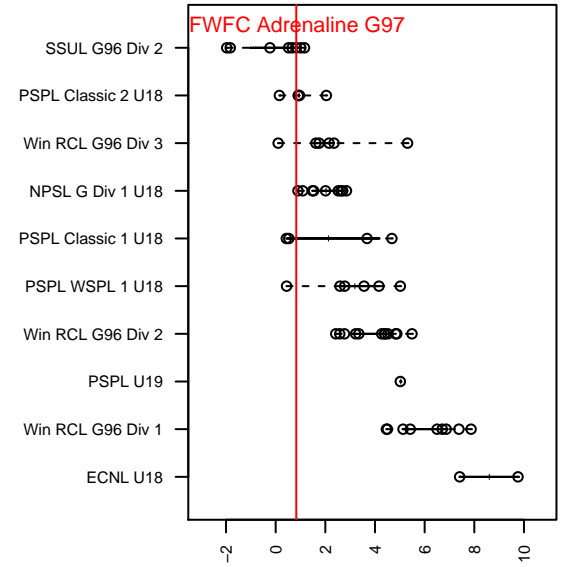

FWFC Adrenaline G97

Federal Way FC
Federal Way, WA
G97 total strength=1205
attack=4.08 defense=4.06
fall league = SSUL G96 Div 2

alt names used:

Venues played:
2015 SSUL G96 Div 2

**attack and defense variance (black dot)
relative to other teams
and top 10 in region**

**attack and defense rating
relative to others at age
and all opponents in last 13 months**

Performance relative to 13 month average

Performance relative to 13 month average

date	home		away		venue	pred.home	pred.away
2015-11-22	FME Phoenix G97	1	FWFC Adrenaline G97	0	2015 SSUL G96 Div 2	1.10	0.99
2015-11-08	FWFC Adrenaline G97	1	Vipers -Unk G97	1	2015 SSUL G96 Div 2	2.33	2.05
2015-11-01	FWFC Adrenaline G97	4	FME Cosmos G97	1	2015 SSUL G96 Div 2	3.87	0.54
2015-10-25	PSU Impact G98	2	FWFC Adrenaline G97	1	2015 SSUL G96 Div 2	0.51	2.45
2015-10-18	FWFC Adrenaline G97	3	MpVSA Rowdies G98	0	2015 SSUL G96 Div 2	2.78	0.53
2015-10-11	West Seattle Reign G96	2	FWFC Adrenaline G97	0	2015 SSUL G96 Div 2	1.55	0.97
2015-10-04	Harbor Extreme G97	0	FWFC Adrenaline G97	3	2015 SSUL G96 Div 2	0.68	0.96
2015-10-03	Southlake Select Lightning G97	0	FWFC Adrenaline G97	5	2015 SSUL G96 Div 2	0.92	1.96
2015-09-27	FWFC Adrenaline G97	2	FWFC Lightning G98	1	2015 SSUL G96 Div 2	1.98	0.96
2015-09-12	Tacoma United Mojonera G97	3	FWFC Adrenaline G97	1	2015 SSUL G96 Div 2	2.17	1.71